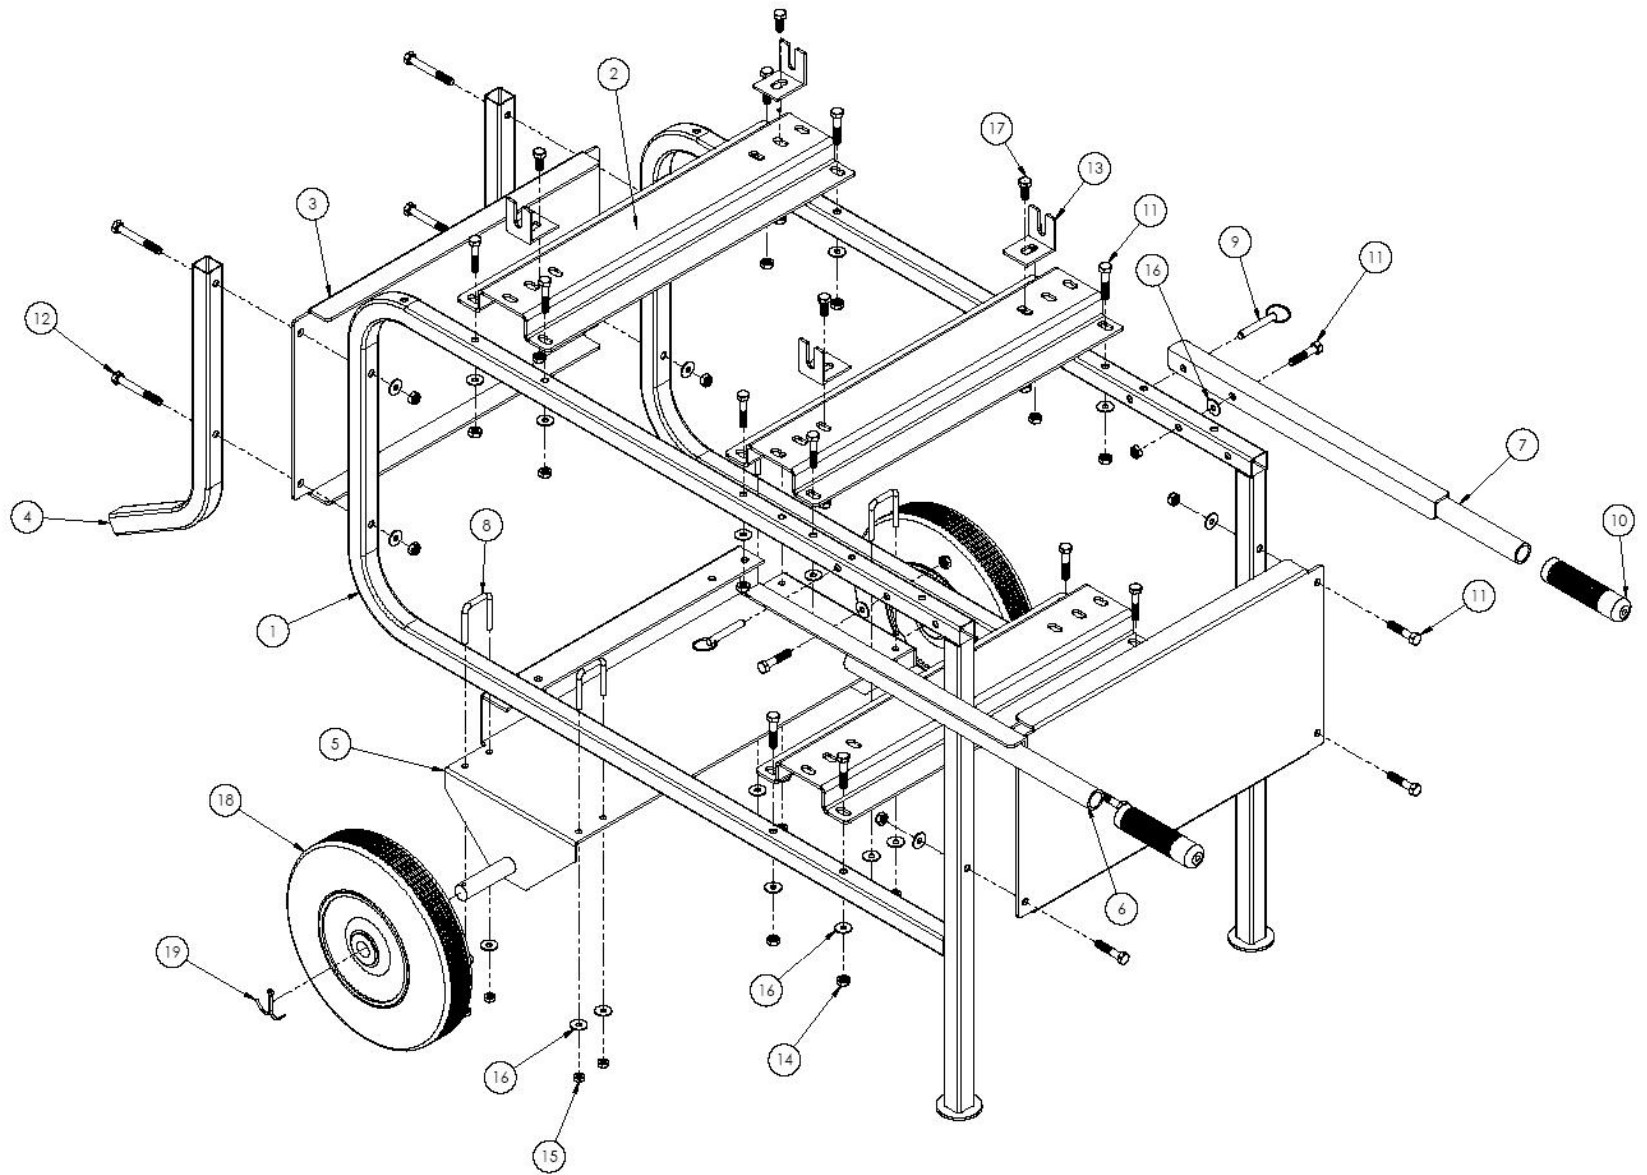

3744 Jefferson Rd., Ashtabula, OH 44005
DESCRIPTION:
WHEELED CART FOR 6790
PART NO

60506

3744 Jefferson Rd., Ashtabula, OH 44005
DESCRIPTION:
WHEELED CART FOR 6790
PART NO. 60506

ITEM NO.	PART NUMBER	DESCRIPTION	QTY
1	700387	CART SIDE	2
2	700384	SUPPORT	3
3	700385	END PLATE	2
4	701060	ANTI TIP BAR	2
5	700383	AXLE ASSEMBLY	1
6	700859	LEFT HANDLE ASSEMBLY	1
7	700858	RIGHT HANDLE ASSEMBLY	1
8	700406	U-BOLT	4
9	276752	COTTERLESS PIN w/ RING	2
10	154	GRIP	2
11	275638	5/16 x 1 1/2" HEX HEAD CAP SCREW	18
12	276133	5/16-18 x 2 1/2" HHCS	4
13	221005	ANGLE CLIP	4
14	275857	5/16-18 HEX NYLON INSERT LOCKNUTS	26
15	729	1/4-20 THIN ESNA NUT	8
16	276540	1/4" FLAT WASHER	34
17	166	5/16-18 x 3/4 HEX HEAD CAP SCREW	4
18	276441	THREADER CART WHEEL	2
19	276330	1/8 x 2 5/16 COTTER PIN	2