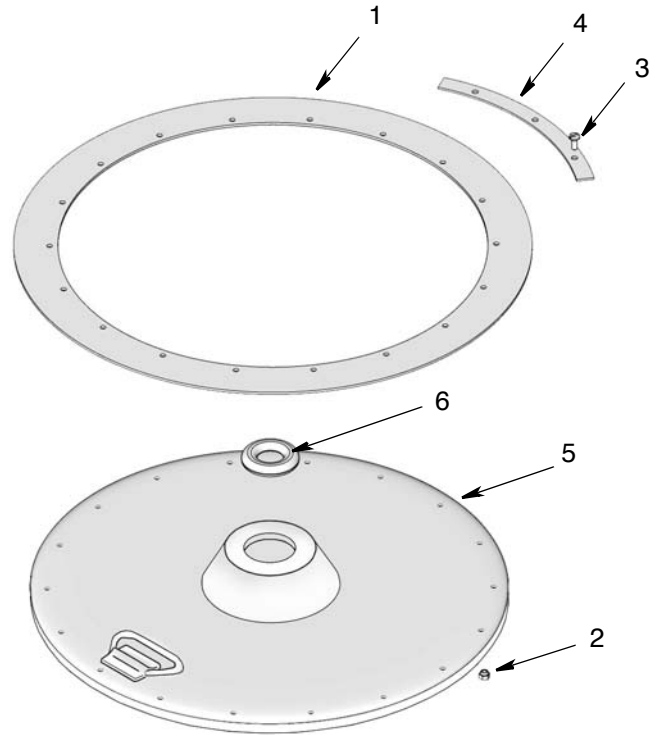

Parts Drawings and Parts Lists

Model 223846 Follow Plate

For 400-lb drum size 50:1 President® pump

Ref	Part	Description	Qty
1	186463	WIPER	1
2	102040	NUT, lock; 1/4 in.-20	18
3	100377	SCREW, mach, pnh; 1/4 in.-20 x 5/8 in.	18
4	161288	RETAINER, barrel	6
5	224025	PLATE, follow	1
6	158339	GROMMET, follow plate	1